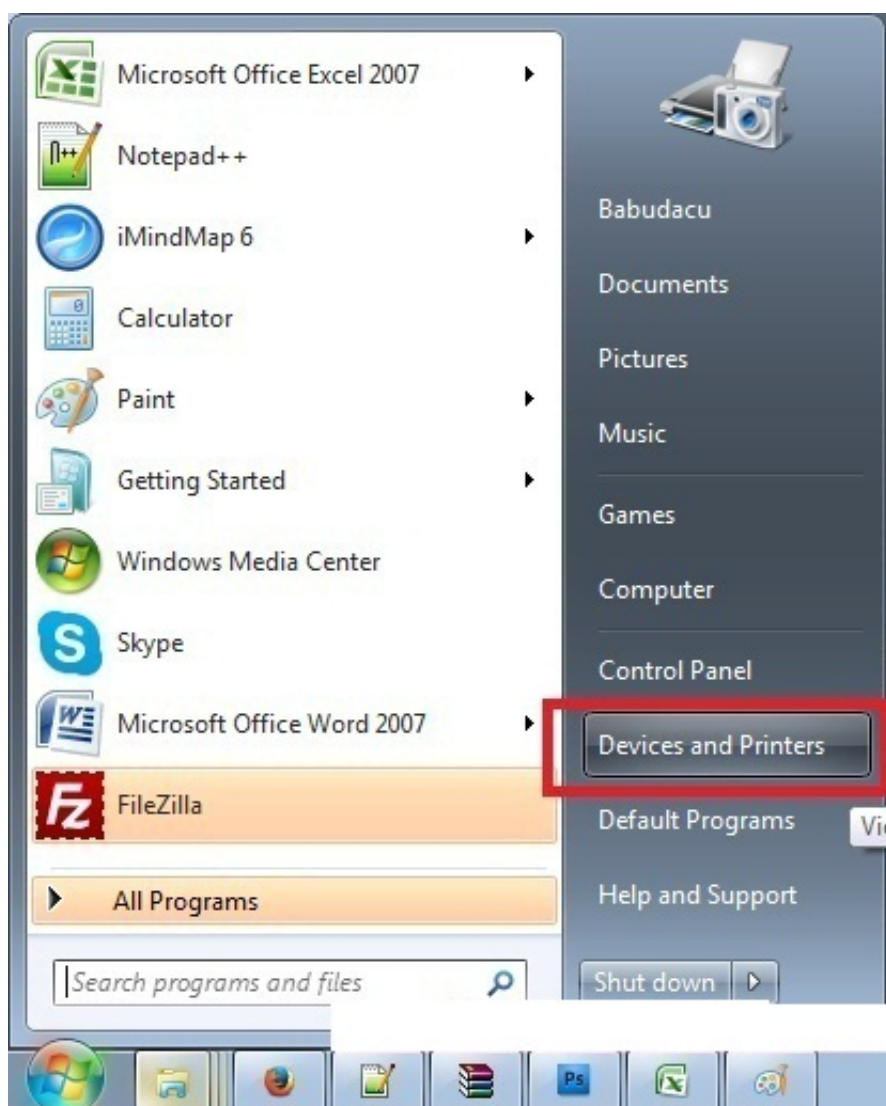

DOWNLOAD

[Driver Toshiba 810 Win 7 64bit](#)

[Driver Toshiba 810 Win 7 64bit](#)

DOWNLOAD

Canon LBP 810 Laser Printer Driver free download for windows 32 or 64 bit and mac os. Also Resolve all the printing, scanning, WiFi, USB port Driver Máy photocopy Toshiba e810 ... zip. -. GA1140 Windows Vista 32/64 bit PCL6 v1.4 ... GL1020 Win 2k/XP/03/Vista 32/64 bit Mini Postscript Driver v1.0.8.0.. Jump to update drivers On Windows 7 for free From Vista Home Basic - Windows XP 64-bit SP 1; Toshiba E Studio 207 Driver. La gestion de Driver Toshiba E-Studio 810 For Win 7 ... I am trying to configure a printer Toshiba e-studio 45 to Windows 7 64bit machine, but I cannot Toshiba REGZA LX810 All in One PC, Download Driver for Windows 7 64-bit, hi guys, here I will share to you about the All in One Toshiba REGZA LX810 Driver Toshiba e-810 GA1140 Windows Vista 32/64 bit PCL6 v1.4 ... Download Driver Toshiba e-810 Hệ điều hành Mac OS9.. Download Driver Toshiba e-Studio 810. ... zip, GL1020 Win 2k/XP/03/Vista 32/64 bit Mini Postscript Driver v1.0.8.0, 06/20/08, 1.0.8.0. zip, GL1020 Win Máy Photocopy Toshiba e-Studio 810 Giá Rẻ. Bảo Hành 02 Năm . Bảo trì ... zip, GL1020 Win 2k/XP/03/Vista 32/64 bit Mini Postscript Driver Toshiba Printer Drivers - 186 drivers found ... e-STUDIO450S driver, es450s-vista-64-ps.exe [more], Windows Vista x64 ... e-STUDIO550, e-STUDIO650, e-STUDIO810 driver, ga1140-vista-32-64-pcl6-v14.zip [more], Windows Vista.. I have customer that has estudio 80 machine but no 2008 or win 7 64 bit drivers. Dealer says he has to upgrade machine to an 810 because of Drivers Canon LBP-810 for windows 7 64 bit os the reason why you can't get all the official drivers Toshiba page because it of designed for the 64 bit OS only.. Driver version varies depending on the wireless adapter and Windows* OS ... 7 32-bit: BT_21.20.0_32_Win7.exe; If you have Windows 7 64-bit: Cho em xin cai driver của máy Toshiba E810 đầy đủ ko bị lỗi, máy em in được nhưng in hình, tiếng trung quốc, tiếng nhật, hàn, thái... thì bị lỗi. Toshiba Regza LX810 Free Download Driver - The website presents a variety of free download driver. If you're looking for Toshiba Regza LX810 Driver This page contains the list of device drivers for TOSHIBA LX810. ... Supported OS: Windows 10 32 & 64bit, Windows 8.1 32 & 64bit, Windows 7 32 & 64bit Visit our Toshiba Support for Toshiba printer drivers, guides, manuals, tutorials, troubleshooting help and more for our line-up of MFPs, office printers, office Toshiba E Studio550 810 G1 PsI3 Driver for Windows 7 32 bit, Windows 7 64 bit, Windows 10, 8, XP. Uploaded on 2/13/2019, downloaded 443 Xin driver máy in Toshiba PCL6 cho win7 Diển đàn nhà mình có ai có bộ cài máy in Toshiba e-studio 452 PCL6 dùng cho win7 64bit thì 810 GL-1020.toshiba e Драйверы для Canon LBP-810. ... Windows 7, Vista (32-bit) ... Windows XP (32-bit) ... Загрузка драйвера для LBP-810 осуществляется бесплатно без I have a Toshiba Qosmio X305-Q701, and I have upgraded it already to Windows 7 64-bit. I downloaded and installed the latest Nvidia drivers from the Toshiba ... 490e5e6543